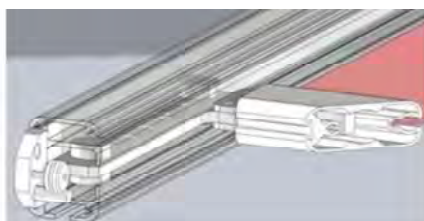

Type **XL-Rollo Typ 3.86**

Application: Internal or external

Application: External blind bottom-up

Exploded Views:

<p>UPPER AND FRONT SIDE OF THE BOX</p> <p>Material: Aluminium, extruded Box size: 160 mm. x 145 mm. Number of parts: 2 Console: Aluminium</p>	
<p>UPPER TUBE</p> <p>Material: Steel galvanised Type: Ø 78 or Ø 85 mm.</p>	
<p>GUIDES AND ENDLIST</p> <p>Material: Aluminium, extruded Type of guides: Standard 38 mm. x 50 mm. Endlist: Standard 70 mm. x 45 mm.</p>	 <p style="text-align: right;">Pulling list</p>
<p>SCREEN CLOTH</p> <p>Specifications: Soltis 92 / Soltis 93</p>	 <p style="text-align: right;">Endlist</p>
<p>MINIMUM WIDTH</p> <p>MINIMUM WIDTH 1000 mm.</p>	 <p style="text-align: right;">Guide</p>
<p>MAXIMUM WIDTH</p> <p>MAXIMUM WIDTH 6000 mm.</p>	<p>PRICES ARE INCLUSIVE RAL COLOUR AT CHOICE</p>
<p>OPERATION POSSIBILITY</p> <p>Tubular motor: Somfy LS or LT Against extra charge: Somfy Altus (RTS) remote control</p>	