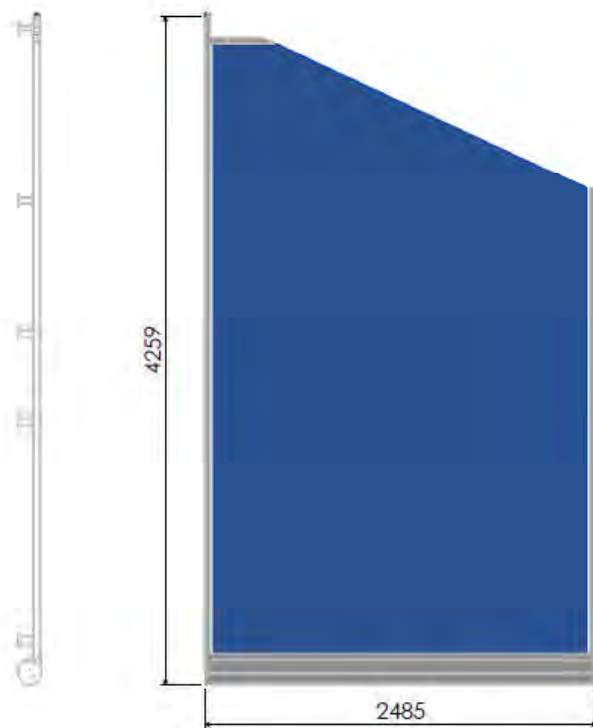

Type **XL-Rollo Typ 3.86**

Application: Internal or external

Application: External blind bottom-up

Exploded Views:

<p>UPPER AND FRONT SIDE OF THE BOX</p> <p>Material: Aluminium, extruded Box size: 160 mm. x 145 mm. Number of parts: 2 Console: Aluminium</p>	
<p>UPPER TUBE</p> <p>Material: Steel galvanised Type: Ø 78 or Ø 85 mm.</p>	
<p>GUIDES AND ENDLIST</p> <p>Material: Aluminium, extruded Type of guides: Standard 38 mm. x 50 mm. Endlist: Standard 70 mm. x 45 mm.</p>	 <p style="text-align: right;">Pulling list</p>
<p>SCREEN CLOTH</p> <p>Specifications: Soltis 92 / Soltis 93</p>	 <p style="text-align: right;">Endlist</p>
<p>MINIMUM WIDTH</p> <p>MINIMUM WIDTH 1000 mm.</p>	 <p style="text-align: right;">Guide</p>
<p>MAXIMUM WIDTH</p> <p>MAXIMUM WIDTH 6000 mm.</p>	<p>PRICES ARE INCLUSIVE RAL COLOUR AT CHOICE</p>
<p>OPERATION POSSIBILITY</p> <p>Tubular motor: Somfy LS or LT Against extra charge: Somfy Altus (RTS) remote control</p>	