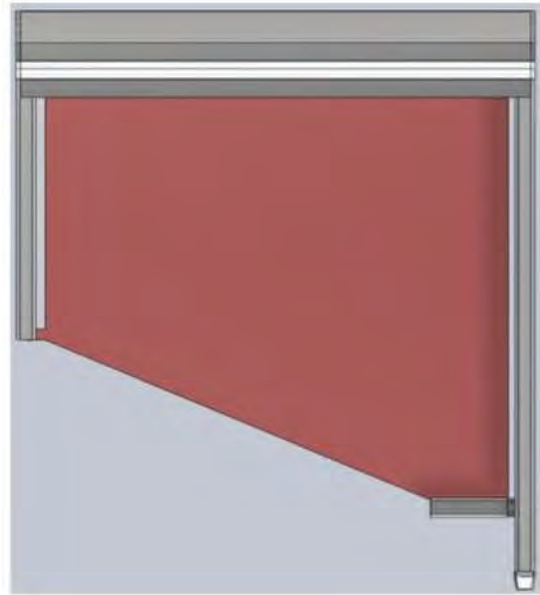

Type **XL-Rollo Typ 3.86**

Application: Internal or external

Application: External blind bottom-up

Exploded Views:

<p>UPPER AND FRONT SIDE OF THE BOX</p> <p>Material: Aluminium, extruded Box size: 160 mm. x 145 mm. Number of parts: 2 Console: Aluminium</p>	
<p>UPPER TUBE</p> <p>Material: Steel galvanised Type: Ø 78 or Ø 85 mm.</p>	
<p>GUIDES AND ENDLIST</p> <p>Material: Aluminium, extruded Type of guides: Standard 38 mm. x 50 mm. Endlist: Standard 70 mm. x 45 mm.</p>	 <p style="text-align: right;">Pulling list</p>
<p>SCREEN CLOTH</p> <p>Specifications: Soltis 92 / Soltis 93</p>	 <p style="text-align: right;">Endlist</p>
<p>MINIMUM WIDTH</p> <p>MINIMUM WIDTH 1000 mm.</p>	 <p style="text-align: right;">Guide</p>
<p>MAXIMUM WIDTH</p> <p>MAXIMUM WIDTH 6000 mm.</p>	<p>PRICES ARE INCLUSIVE RAL COLOUR AT CHOICE</p>
<p>OPERATION POSSIBILITY</p> <p>Tubular motor: Somfy LS or LT Against extra charge: Somfy Altus (RTS) remote control</p>	