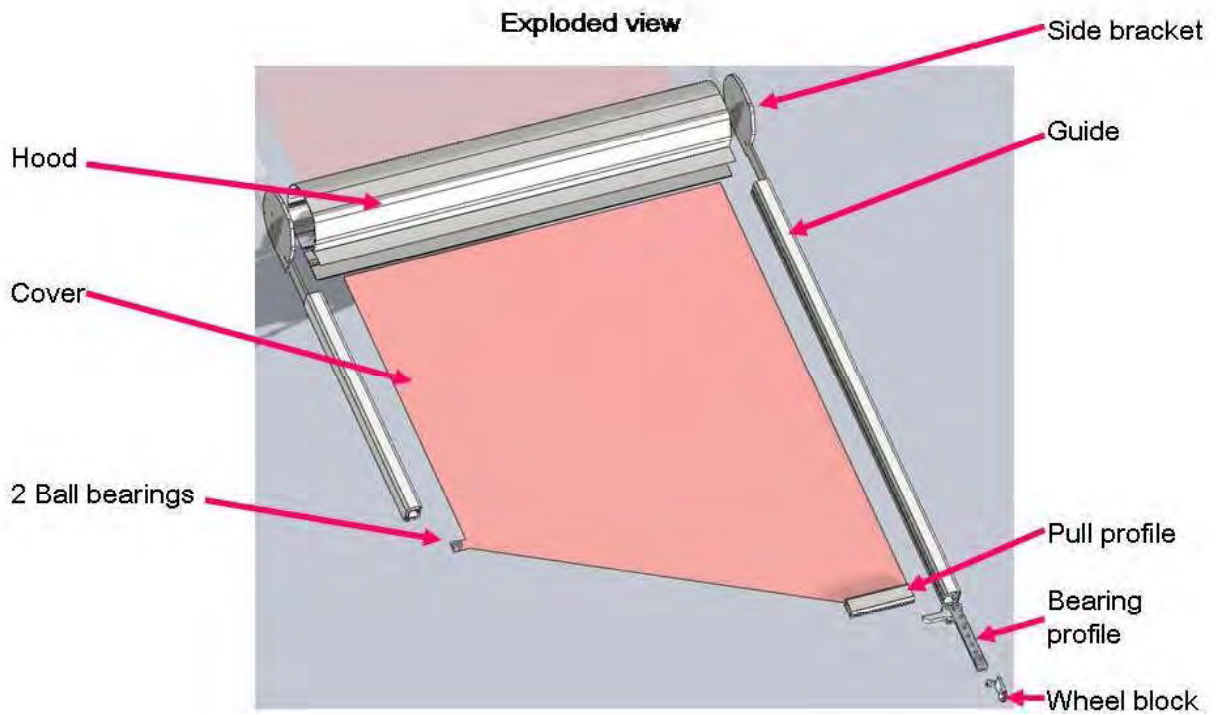

Type **XL-Rollo Typ 3.86**

Application: Internal or external

Application: External blind bottom-up

Exploded Views:

<p>UPPER AND FRONT SIDE OF THE BOX</p> <p>Material: Aluminium, extruded Box size: 160 mm. x 145 mm. Number of parts: 2 Console: Aluminium</p>	
<p>UPPER TUBE</p> <p>Material: Steel galvanised Type: Ø 78 or Ø 85 mm.</p>	
<p>GUIDES AND ENDLIST</p> <p>Material: Aluminium, extruded Type of guides: Standard 38 mm. x 50 mm. Endlist: Standard 70 mm. x 45 mm.</p>	 <p style="text-align: right;">Pulling list</p>
<p>SCREEN CLOTH</p> <p>Specifications: Soltis 92 / Soltis 93</p>	 <p style="text-align: right;">Endlist</p>
<p>MINIMUM WIDTH</p> <p>MINIMUM WIDTH 1000 mm.</p>	 <p style="text-align: right;">Guide</p>
<p>MAXIMUM WIDTH</p> <p>MAXIMUM WIDTH 6000 mm.</p>	<p>PRICES ARE INCLUSIVE RAL COLOUR AT CHOICE</p>
<p>OPERATION POSSIBILITY</p> <p>Tubular motor: Somfy LS or LT Against extra charge: Somfy Altus (RTS) remote control</p>	