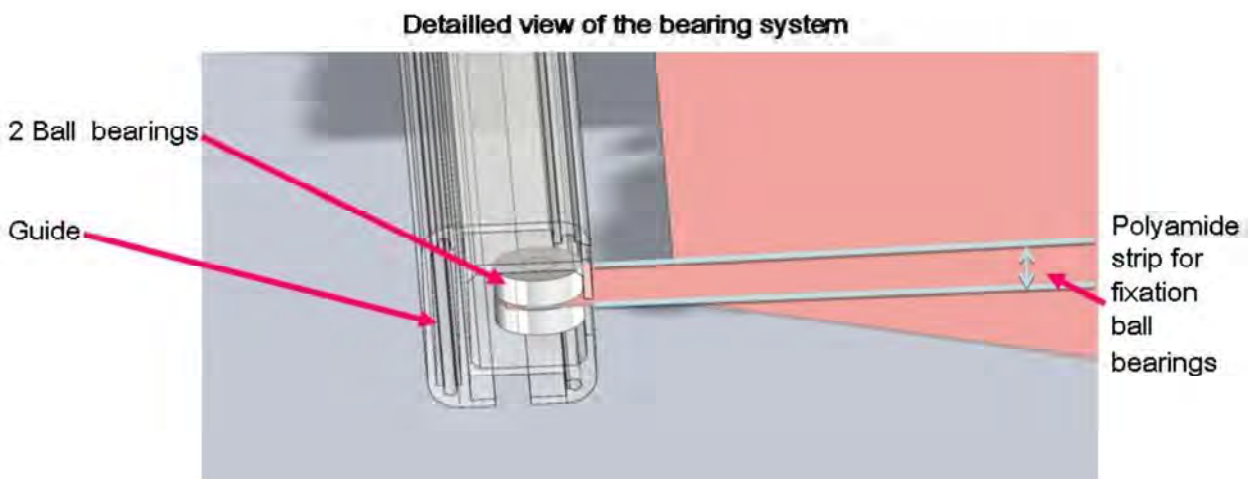

Type **XL-Rollo Typ 3.86**

Application: Internal or external

Application: External blind bottom-up

Exploded Views:

<p>UPPER AND FRONT SIDE OF THE BOX</p> <p>Material: Aluminium, extruded Box size: 160 mm. x 145 mm. Number of parts: 2 Console: Aluminium</p>	
<p>UPPER TUBE</p> <p>Material: Steel galvanised Type: Ø 78 or Ø 85 mm.</p>	
<p>GUIDES AND ENDLIST</p> <p>Material: Aluminium, extruded Type of guides: Standard 38 mm. x 50 mm. Endlist: Standard 70 mm. x 45 mm.</p>	 <p style="text-align: right;">Pulling list</p>
<p>SCREEN CLOTH</p> <p>Specifications: Soltis 92 / Soltis 93</p>	 <p style="text-align: right;">Endlist</p>
<p>MINIMUM WIDTH</p> <p>MINIMUM WIDTH 1000 mm.</p>	 <p style="text-align: right;">Guide</p>
<p>MAXIMUM WIDTH</p> <p>MAXIMUM WIDTH 6000 mm.</p>	<p>PRICES ARE INCLUSIVE RAL COLOUR AT CHOICE</p>
<p>OPERATION POSSIBILITY</p> <p>Tubular motor: Somfy LS or LT Against extra charge: Somfy Altus (RTS) remote control</p>	